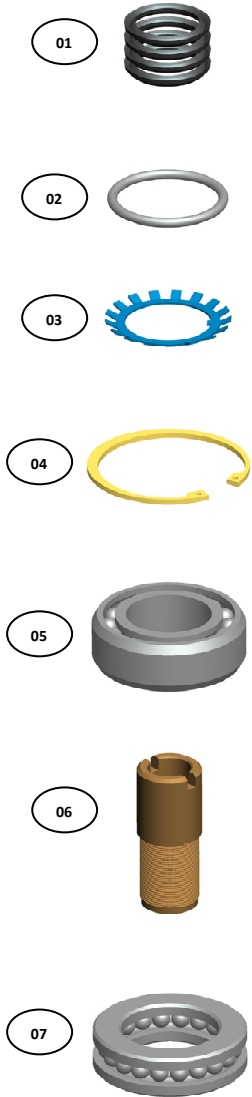

UNIVERSAL WATER SWIVEL SPARE PARTS KIT

	ITEM DESCRIPTION	PART NUMBERS
1-7	UNIVERSAL WATER SWIVEL SPARE PARTS KIT	34-00-110
01	GASKET SET	34-00-005
02	O - RING	34-00-007
03	LOCKING WASHER	34-00-010
04	CIR CLIP	34-00-012
05	BALL BEARING - 5210	34-00-013
06	SPINDLE EXTENSION	34-00-003
07	THRUST BEARING - 211	34-00-015