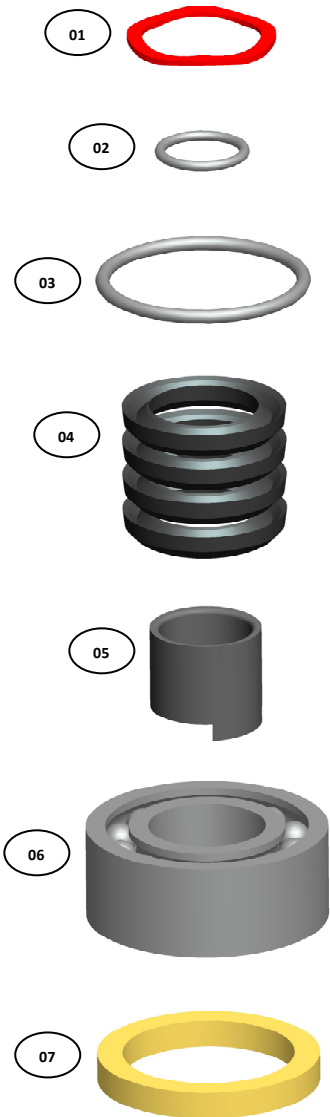

COMPACT WATER SWIVEL SPARE PARTS KIT

	ITEM DESCRIPTION	PART NUMBERS
1-7	COMPACT WATER SWIVEL SPARE PARTS KIT	30-00-110
01	WAVE WASHER	30-00-005
02	O - RING	30-00-006
03	O - RING	30-00-007
04	GASKET – 4 NOS.	30-00-003
05	SPINDLE WEAR BUSH	30-00-008
06	BALL BEARING	30-00-011
07	FELT RING	30-00-014