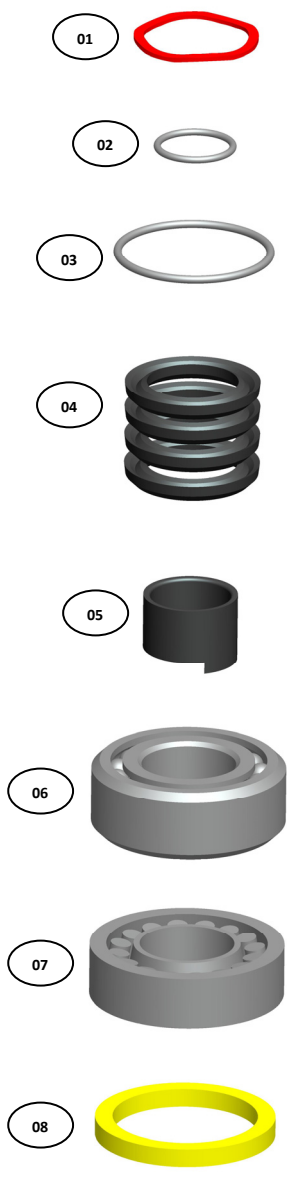

COMPACT PLUS WATER SWIVEL SPARE PARTS KIT

	ITEM DESCRIPTION	PART NUMBERS
1-8	COMPACT PLUS WATER SWIVEL SPARE PARTS KIT	32-00-110
01	WAVE WASHER	32-00-005
02	O - RING	32-00-007
03	O - RING	32-00-006
04	GASKET – 4 NOS.	32-00-003
05	SPINDLE WEAR BUSH	32-00-008
06	BALL BEARING	32-00-011
07	TAPER ROLLER BEARING	32-00-012
08	FELT RING	32-00-016