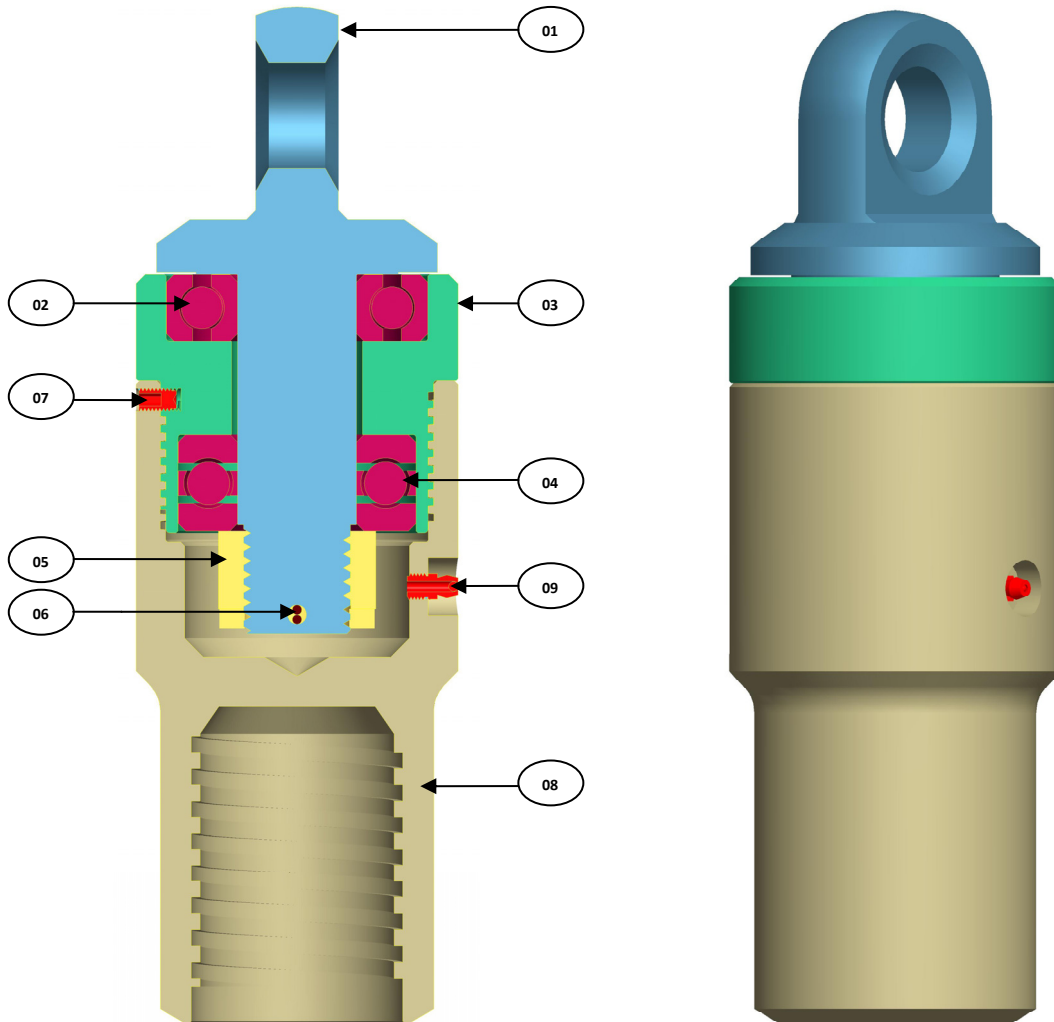

HOISTING PLUG – 10 TON

	ITEM DESCRIPTION	PART NUMBERS
1-9	10 TON HOISTING PLUG ASSEMBLY	38-00-100
01	SPINDLE	38-00-001
02	BEARING	38-00-002
03	BEARING HOUSING	38-00-003
04	RHRUST BEARING	38-00-004
05	CASTLE NUT	38-00-005
06	COTTER PIN	38-00-006
07	GRUB	38-00-007
08	HOISTING PLUG BODY	38-00-008
09	GREASE FITTING	16-03-024