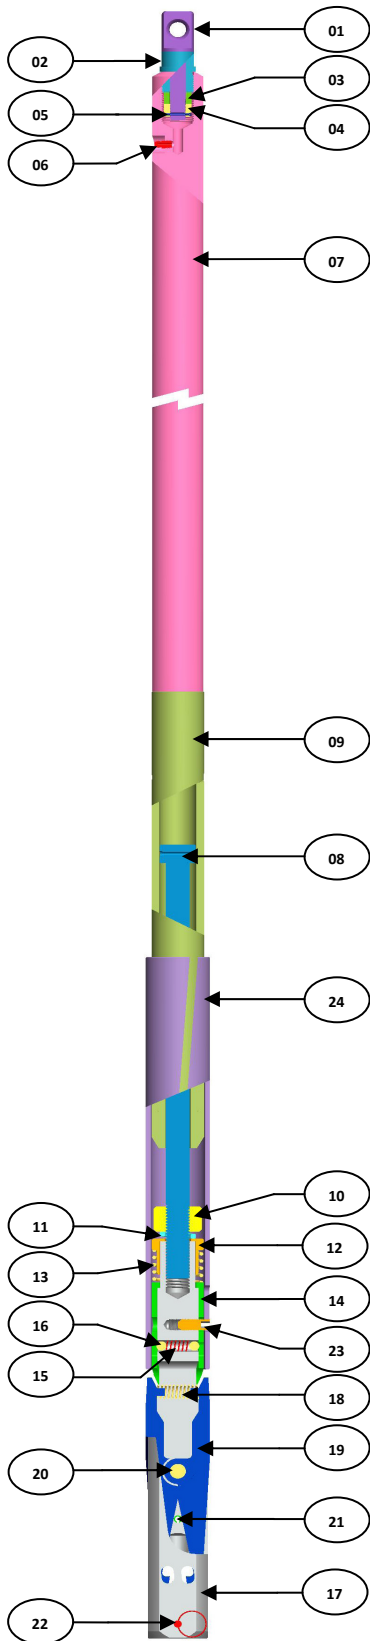

NWL LOCKING OVERSHOT

	ITEM DESCRIPTION	PART NUMBERS
1-24	NWL LOCKING OVERSHOT	26-00-100
1	EYE BOLT	26-00-001
2	CABLE SWIVEL COLLAR	26-00-002
3	BRASS BEARING	26-00-003
4	CASTLE NUT	26-00-004
5	COTTER PIN	26-00-005
6	GREASE FITTING	16-03-024
7	CABLE SWIVEL BODY	26-00-007
8	JAR STAFF	26-00-008
9	JAR TUBE	26-00-009
10	HEX NUT 3/4" UNC	26-00-010
11	WASHER SPRING	26-00-011
12	CAP, LOCKING OVERSHOT	26-00-012
13	SPRING, LOCKING OVERSHOT	26-00-013
14	SLEEVE, LOCKING OVERSHOT	26-00-014
15	COMPRESSION SPRING	26-00-015
16	BALL 11/32"	26-00-016
17	LOCKING OVERSHOT HEAD	26-00-017
18	COMPRESSION SPRING	26-00-018
19	LIFTING DOG	26-00-019
20	PLAIN PIN 1/2" X 1-15/16 "	26-00-020
21	SPRING PIN 1/4" X 1-3/4"	26-00-021
22	LOCKING PIN	26-00-022
23	SET SCREW, UNF X 3/4"	26-00-023
24	LOCKING SLEEVE	26-00-024