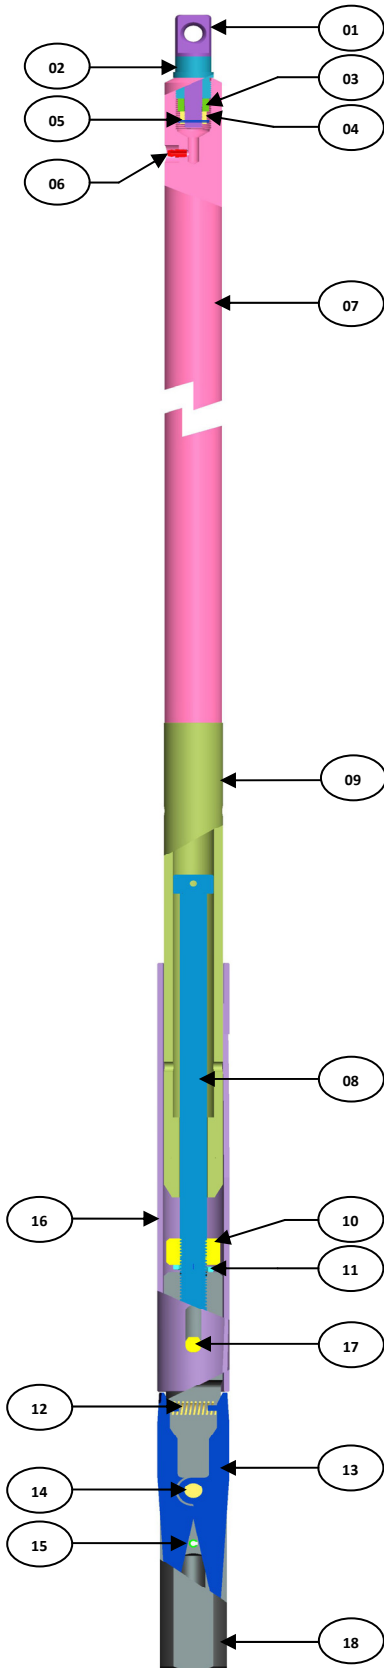

NWL COMPACT OVERSHOT

	ITEM DESCRIPTION	PART NUMBERS
1-18	NWL COMPACT OVERSHOT ASSEMBLY	26-00-150
1	EYE BOLT	26-00-001
2	CABLE SWIVEL COLLAR	26-00-002
3	BRASS BEARINGS – 2 NOS.	26-00-003
4	CASTLE NUT	26-00-004
5	COTTER PIN	26-00-005
6	GREASE FITTING	16-03-024
7	CABLE SWIVEL BODY	26-00-007
8	JAR STAFF	26-00-008
9	JAR TUBE	26-00-009
10	NYLOCK NUT, ½” UNC	26-00-010
11	SPRING WASHER	26-00-011
12	COMPRESSION SPRING 3/8” X 1 1/2”	26-00-018
13	LIFTING DOG – 2 NOS.	26-00-019
14	PLAIN PIN ½” X 1 15/16”	26-00-020
15	SPRING DOWELL ¼” X 1 3/4”	26-00-021
16	LOCKING SLEEVE	26-00-024
17	SET SCREW, ¼” UNF	24-00-009
18	OVERSHOT HEAD	26-00-027