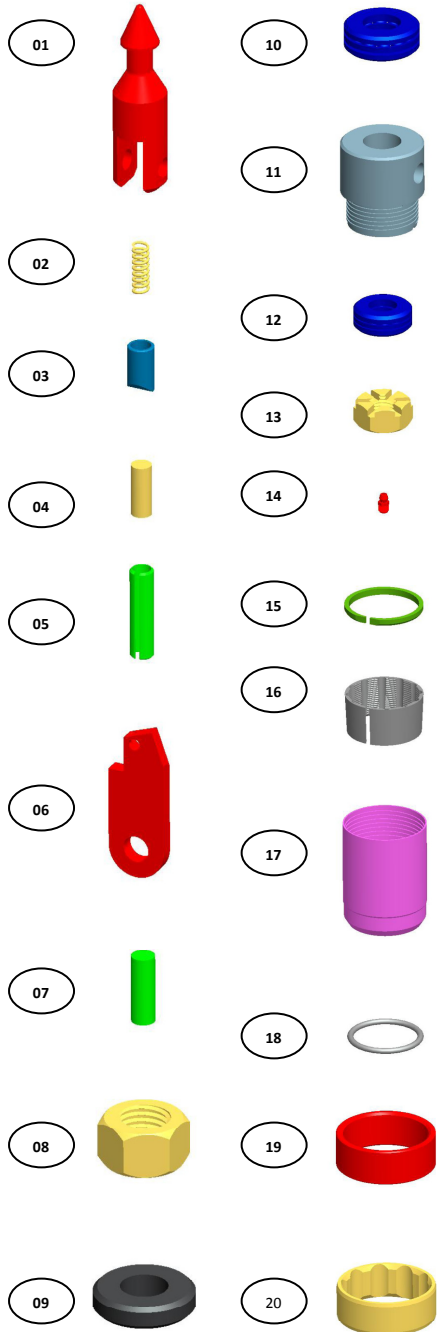

N3WL CORE BARREL SPARE PARTS KIT

	ITEM DESCRIPTION	PART NUMBERS
1-20	N3WL CORE BARREL SPARE PARTS KIT	16-00-340
1	SPEARHEAD POINT	16-03-001
2	COMPRESSION SPRING	16-03-002
3	DETENT PLUNGER	16-03-003
4	SOLID DOWELL 7/16" x 1"	16-03-005
5	SPRING DOWELL 1/2" x 2" - 2 NOS.	16-03-007
6	NWL LATCH - 2 NOS.	16-04-002
7	SOLID DOWELL 1/2" x 1 1/2"	16-03-010
8	ADJUSTING HEX NUT	16-03-017
9	SHUT OFF VALVE - 2 NOS.	16-03-019
10	THRUST BEARING	16-03-021
11	BEARING SPINDLE	16-03-023
12	THRUST BEARING	16-03-025
13	NYLOCK NUT, 3/4" UNC	16-03-027
14	GREASE FITTING	16-03-024
15	RING STOP	16-03-031
16	CORE LIFTER	16-03-032
17	CORE LIFTER CASE	16-03-033
18	O - RING	17-04-002
19	RING LANDING	16-02-003
20	STABILIZER RING	16-02-006